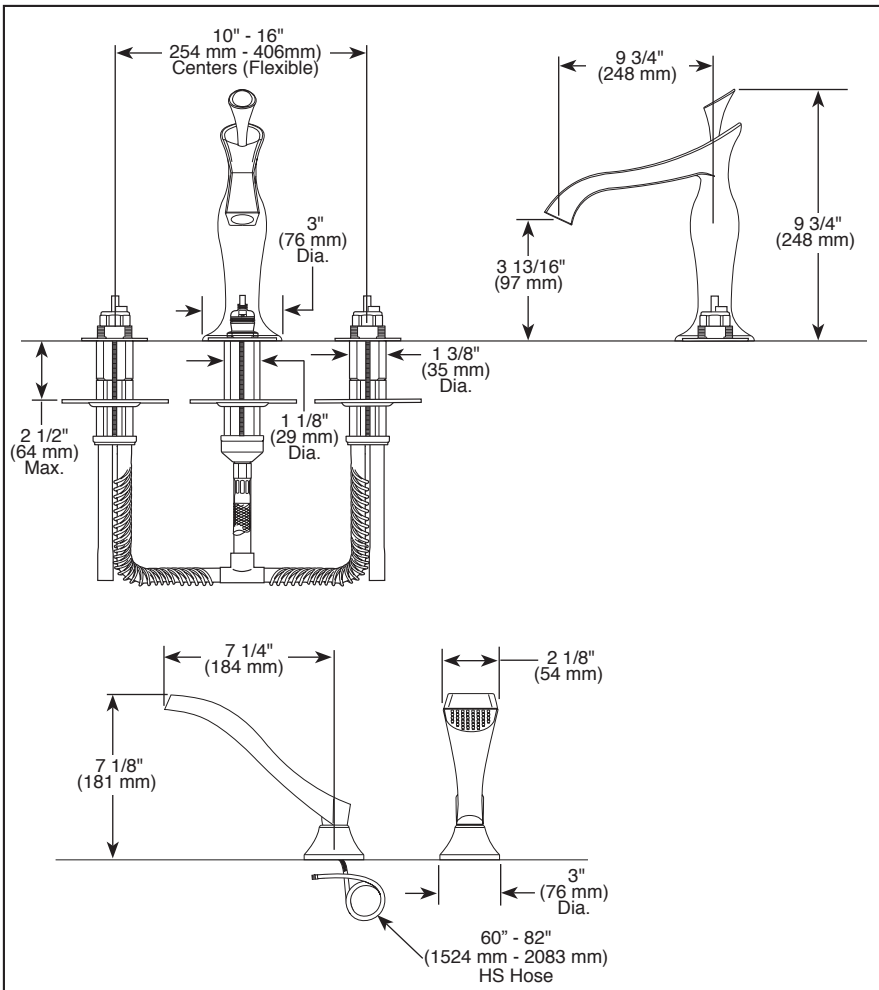

Submitted Model No.: _____

Specific Features: _____

▲ Designate Proper Finish Suffix

BRIZO®

ROMAN TUB/WHIRLPOOL FAUCET TRIM

- RSVP® Two Handle Roman Tub Valve Trim
- Three Hole Applications (T67390-LHP)
- Four Hole Applications (T67490-LHP)
- Temperature and Volume Controlled With Handles
- Flexible Ledge Mount
- Rough-In Kit Must Also be Ordered to Complete Installation (R62707 For Three Hole and R64707 For Four Hole)

STANDARD SPECIFICATIONS:

- Trim Only for two handle Roman Tub faucet for concealed mounting
- Temperature and volume controlled with handles
- Rough-in kit must also be ordered to complete installation (R62707 for three hole and R64707 for four hole). There are separate specification sheets on each rough-in kit if more details are required.
- Handshower includes double check valves for backflow prevention (T67490-LHP)
- Handshower max. 1.75 gpm @ 80 psi, 6.6 L/min @ 550 kPa
- Minimum 5" (127 mm) to maximum 8" (203 mm) distance between holes
- LHP - Less Handle Program. See handle options below

COMPLIES WITH:

- ASME A112.18.1 / CSA B125.1
- Indicates compliance to ICC/ANSI A117.1- Valve control only
- EPA WaterSense - Applies to handshower only - RP48429*

Brizo Kitchen & Bath Company reserves the right (1) to make changes in specifications and materials, and (2) to change or discontinue models, both without notice or obligation. Dimensions are for reference only. See current full-line price book or www.brizo.com for finish options and product availability.