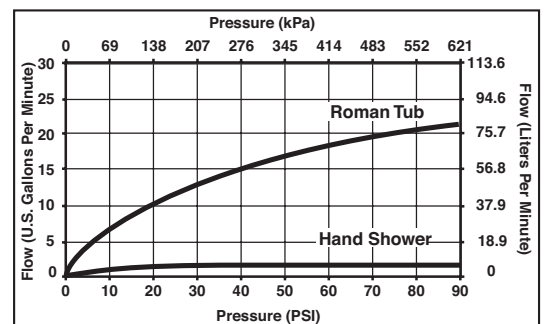

Brizo Kitchen & Bath Company reserves the right (1) to make changes in specifications and materials, and (2) to change or discontinue models, both without notice or obligation. Dimensions are for reference only. See current full-line price book or www.brizo.com for finish options and product availability.

BSP-B-T67390-LHP Rev. F

Brizo Kitchen & Bath Company

55 E. 111th Street, Indianapolis, Indiana 46280
350 South Edgeware Road, St. Thomas, ON N5P 4L1
© 2017 Brizo Kitchen & Bath Company