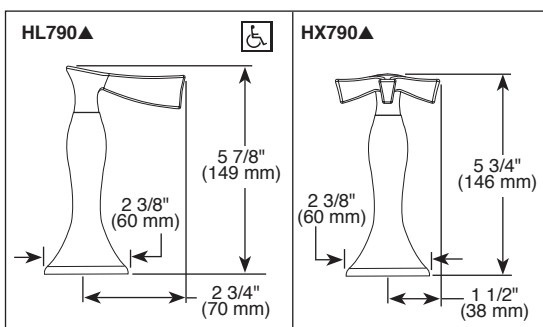

Submitted Model No.: _____

Specific Features: _____

▲ Designate Proper Finish Suffix

BRIZO®

ROMAN TUB/WHIRLPOOL FAUCET TRIM

- RSVP® Two Handle Roman Tub Valve Trim
- Three Hole Applications (T67390-LHP)
- Four Hole Applications (T67490-LHP)
- Temperature and Volume Controlled With Handles
- Flexible Ledge Mount
- Rough-In Kit Must Also be Ordered to Complete Installation (R62707 For Three Hole and R64707 For Four Hole)

STANDARD SPECIFICATIONS:

- Trim Only for two handle Roman Tub faucet for concealed mounting
- Temperature and volume controlled with handles
- Rough-in kit must also be ordered to complete installation (R62707 for three hole and R64707 for four hole). There are separate specification sheets on each rough-in kit if more details are required.
- Handshower includes double check valves for backflow prevention (T67490-LHP)
- Handshower max. 1.75 gpm @ 80 psi, 6.6 L/min @ 550 kPa
- Minimum 5" (127 mm) to maximum 8" (203 mm) distance between holes
- LHP - Less Handle Program. See handle options below